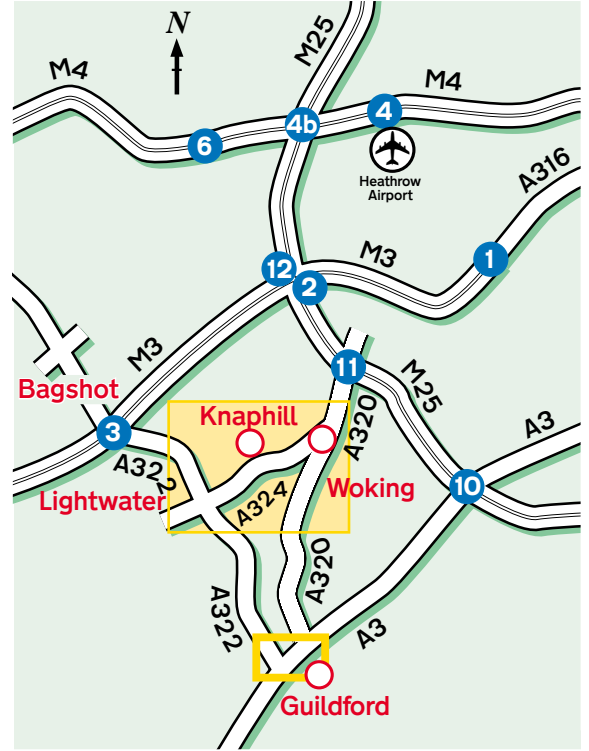

The Lansbury Estate
 102 Lower Guildford Road,
 Knaphill,
 Woking, Surrey,
 GU21 2EP England.

Tel: 01483 472 571
 Fax: 01483 475 618
 Web: www.lansbury.co.uk

Position: Lat: 51° 18.757' N Lon: 000° 36.707' W (WGS 84). OS Grid: 496764, 158000

Transport

Rail Travel, Woking Station. Frequent trains from London Waterloo (26mins). Taxis available from outside station.
Brookwood Station. Less frequent service. Taxis available in Connaught Rd.

Air Travel - Heathrow Airport. Follow the M4 westbound and join the M25 anti-clockwise at Junction 4b. Follow until Junction 12 and turn onto the M3 westbound. Follow until Junction 3 and turn off onto the A322 southbound. Follow directions as on the map below. Coach service available to Woking railway station. Taxis available.

Bus Service from Woking.

Notes:

Brookwood crossroads
 approx 5 miles from M3,
 approx 5 miles from A3