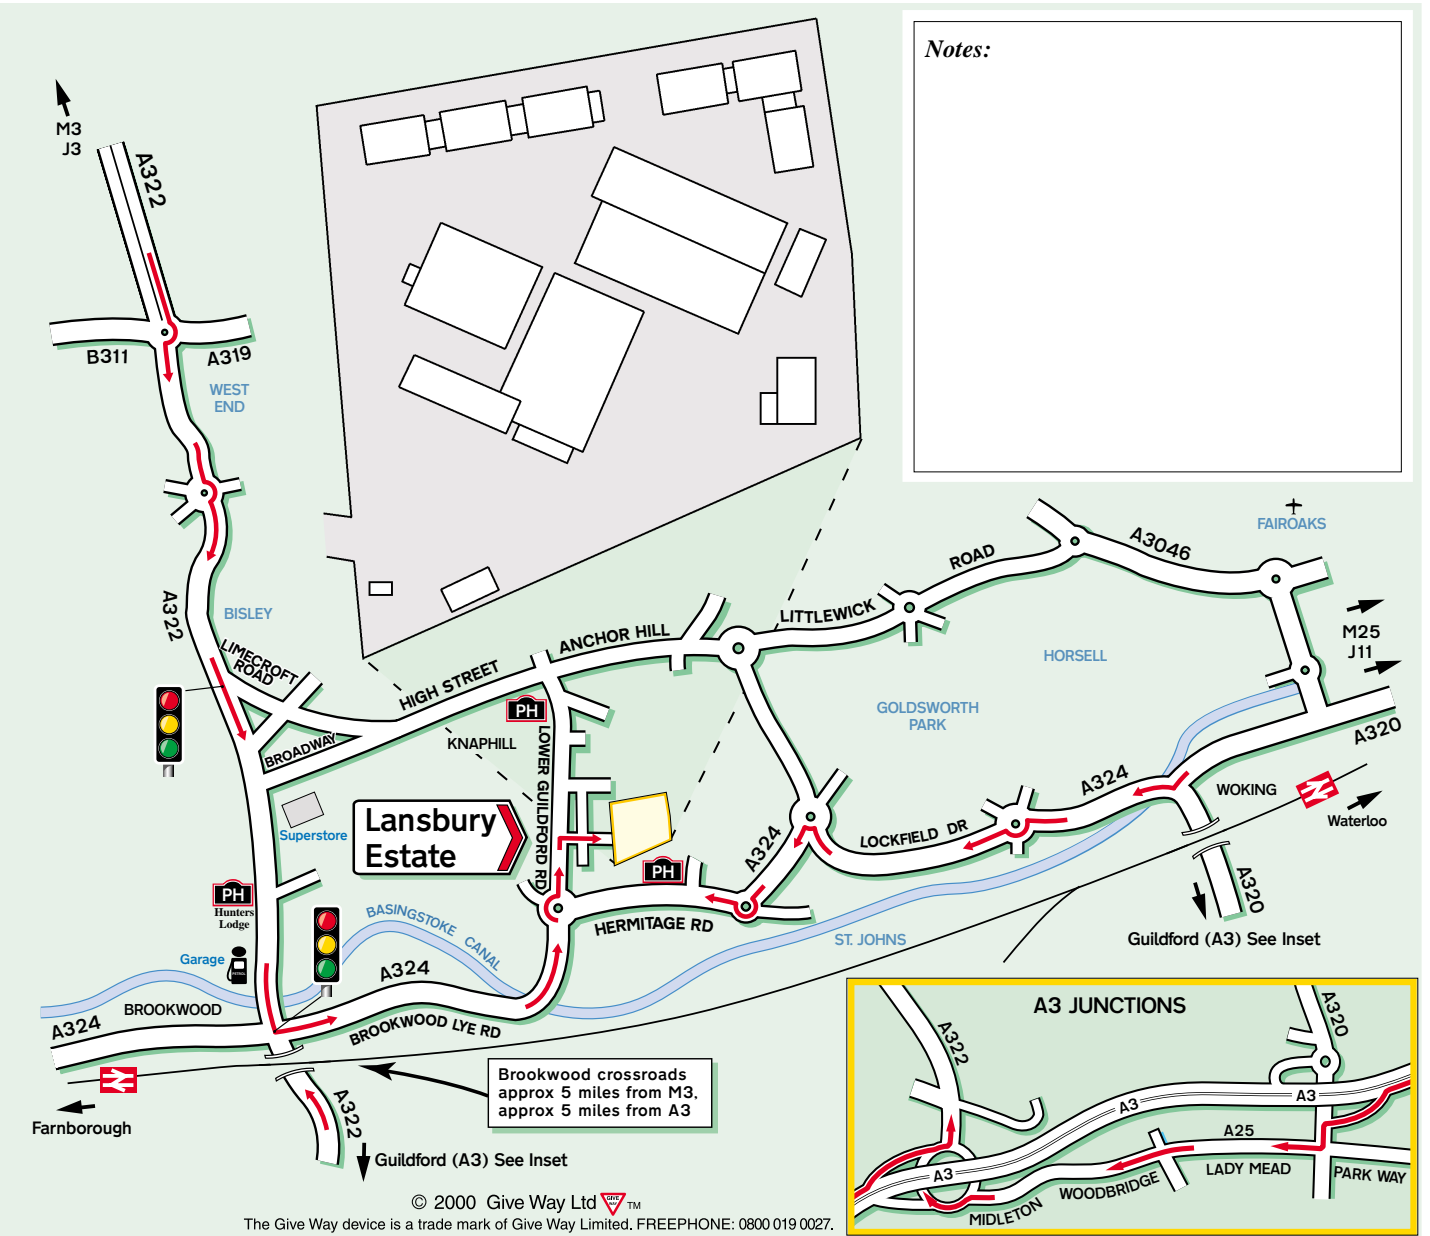

Transport

Rail Travel, Woking Station. Frequent trains from London Waterloo (26mins). Taxis available from outside station.
Brookwood Station. Less frequent service. Taxis available in Connaught Rd.

Air Travel - Heathrow Airport. Follow the M4 westbound and join the M25 anti-clockwise at Junction 4b. Follow until Junction 12 and turn onto the M3 westbound. Follow until Junction 3 and turn off onto the A322 southbound. Follow directions as on the map below. Coach service available to Woking railway station. Taxis available.

Bus Service from Woking.

Notes:

Brookwood crossroads
 approx 5 miles from M3,
 approx 5 miles from A3